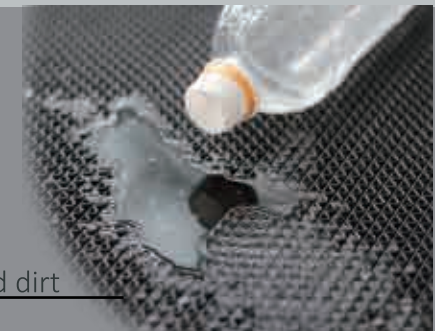

ZIG ZAG CAR MAT

Ford- Fiesta
4PCS/SET

Toyota- Camry
3PCS/SET

Luxgen - S3
5PCS/SET

Luxgen - M7
4PCS/SET

Universal - Zig Zag Car Mat
4PCS/SET

Advantage:

- + Anti- mildew
- + Odor- free
- + Easy to clean and maintain
- + Waterproofing material
- + Dust/ Dirt/ Water can be gathered in Z- hole

Universal / Customized- Zig Zag Car Mat

Material PVC
Color BLACK / BROWN

O-ring to fix the car mat for your safety

Z - hole design to lock liquid and dirt

TRUNK MAT

Eco-friendly material

Long durability

Anti-slippery surface