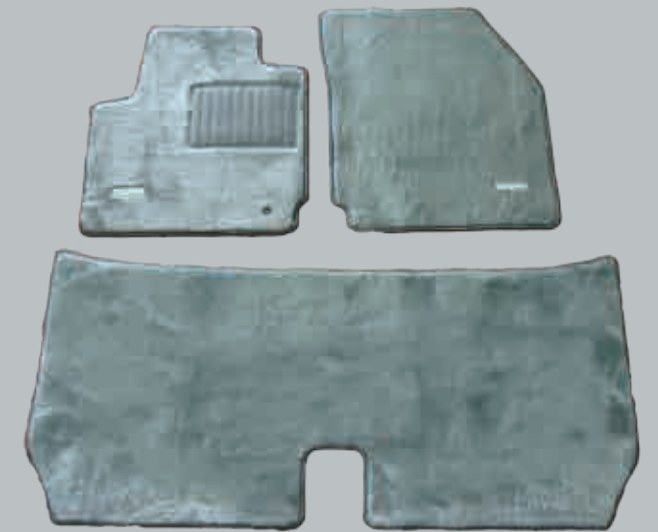

Toyota - Sienta
4PCS/SET

Kia - Soul
3PCS/SET

Kia - Sportage
3PCS/SET

Toyota - Prius alpha
4PCS/SET

Mitsubishi - Colt Plus
3PCS/SET

Luxgen - CEO
3PCS/SET

Quality car mat leads you to a luxury life.

*For more car type info, please contact us.