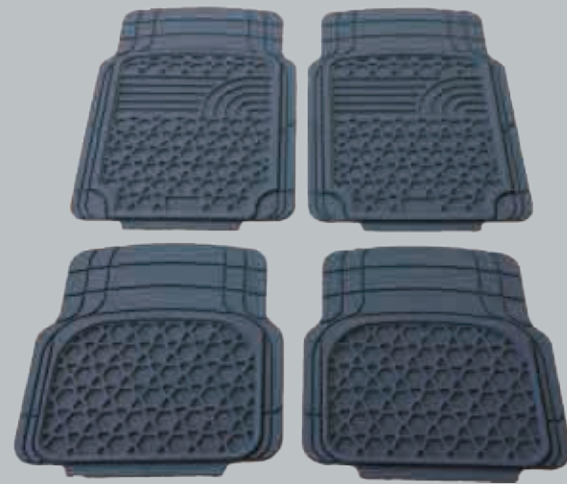

Universal- All Season Car Mat
4PCS/SET