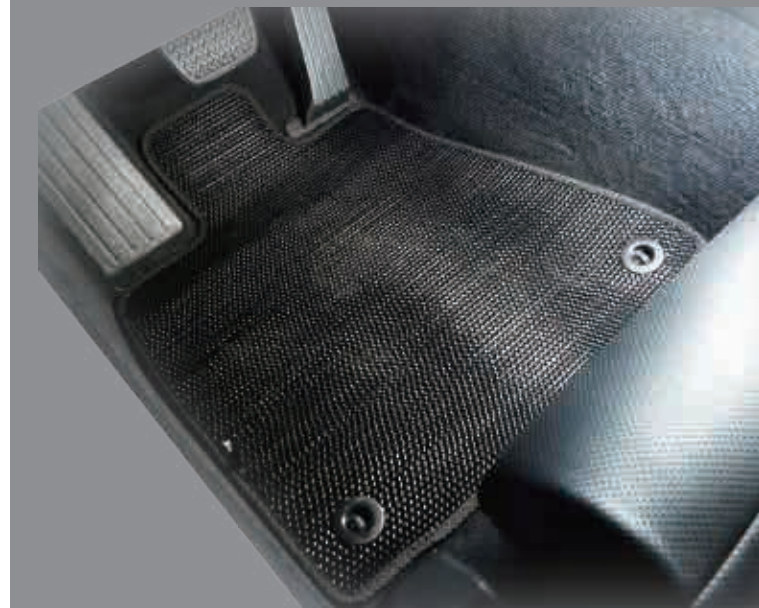

ZIG ZAG CAR MAT

Ford- Fiesta
4PCS/SET

Toyota- Camry
3PCS/SET

Luxgen - S3
5PCS/SET

Luxgen - M7
4PCS/SET

Universal - Zig Zag Car Mat
4PCS/SET

Advantage:

- + Anti- mildew
- + Odor- free
- + Easy to clean and maintain
- + Waterproofing material
- + Dust/ Dirt/ Water can be gathered in Z- hole

Universal / Customized- Zig Zag Car Mat

Material PVC
Color BLACK / BROWN

O-ring to fix the car mat for your safety

Z - hole design to lock liquid and dirt

TRUNK MAT

Eco-friendly material

Long durability

Anti-slippery surface